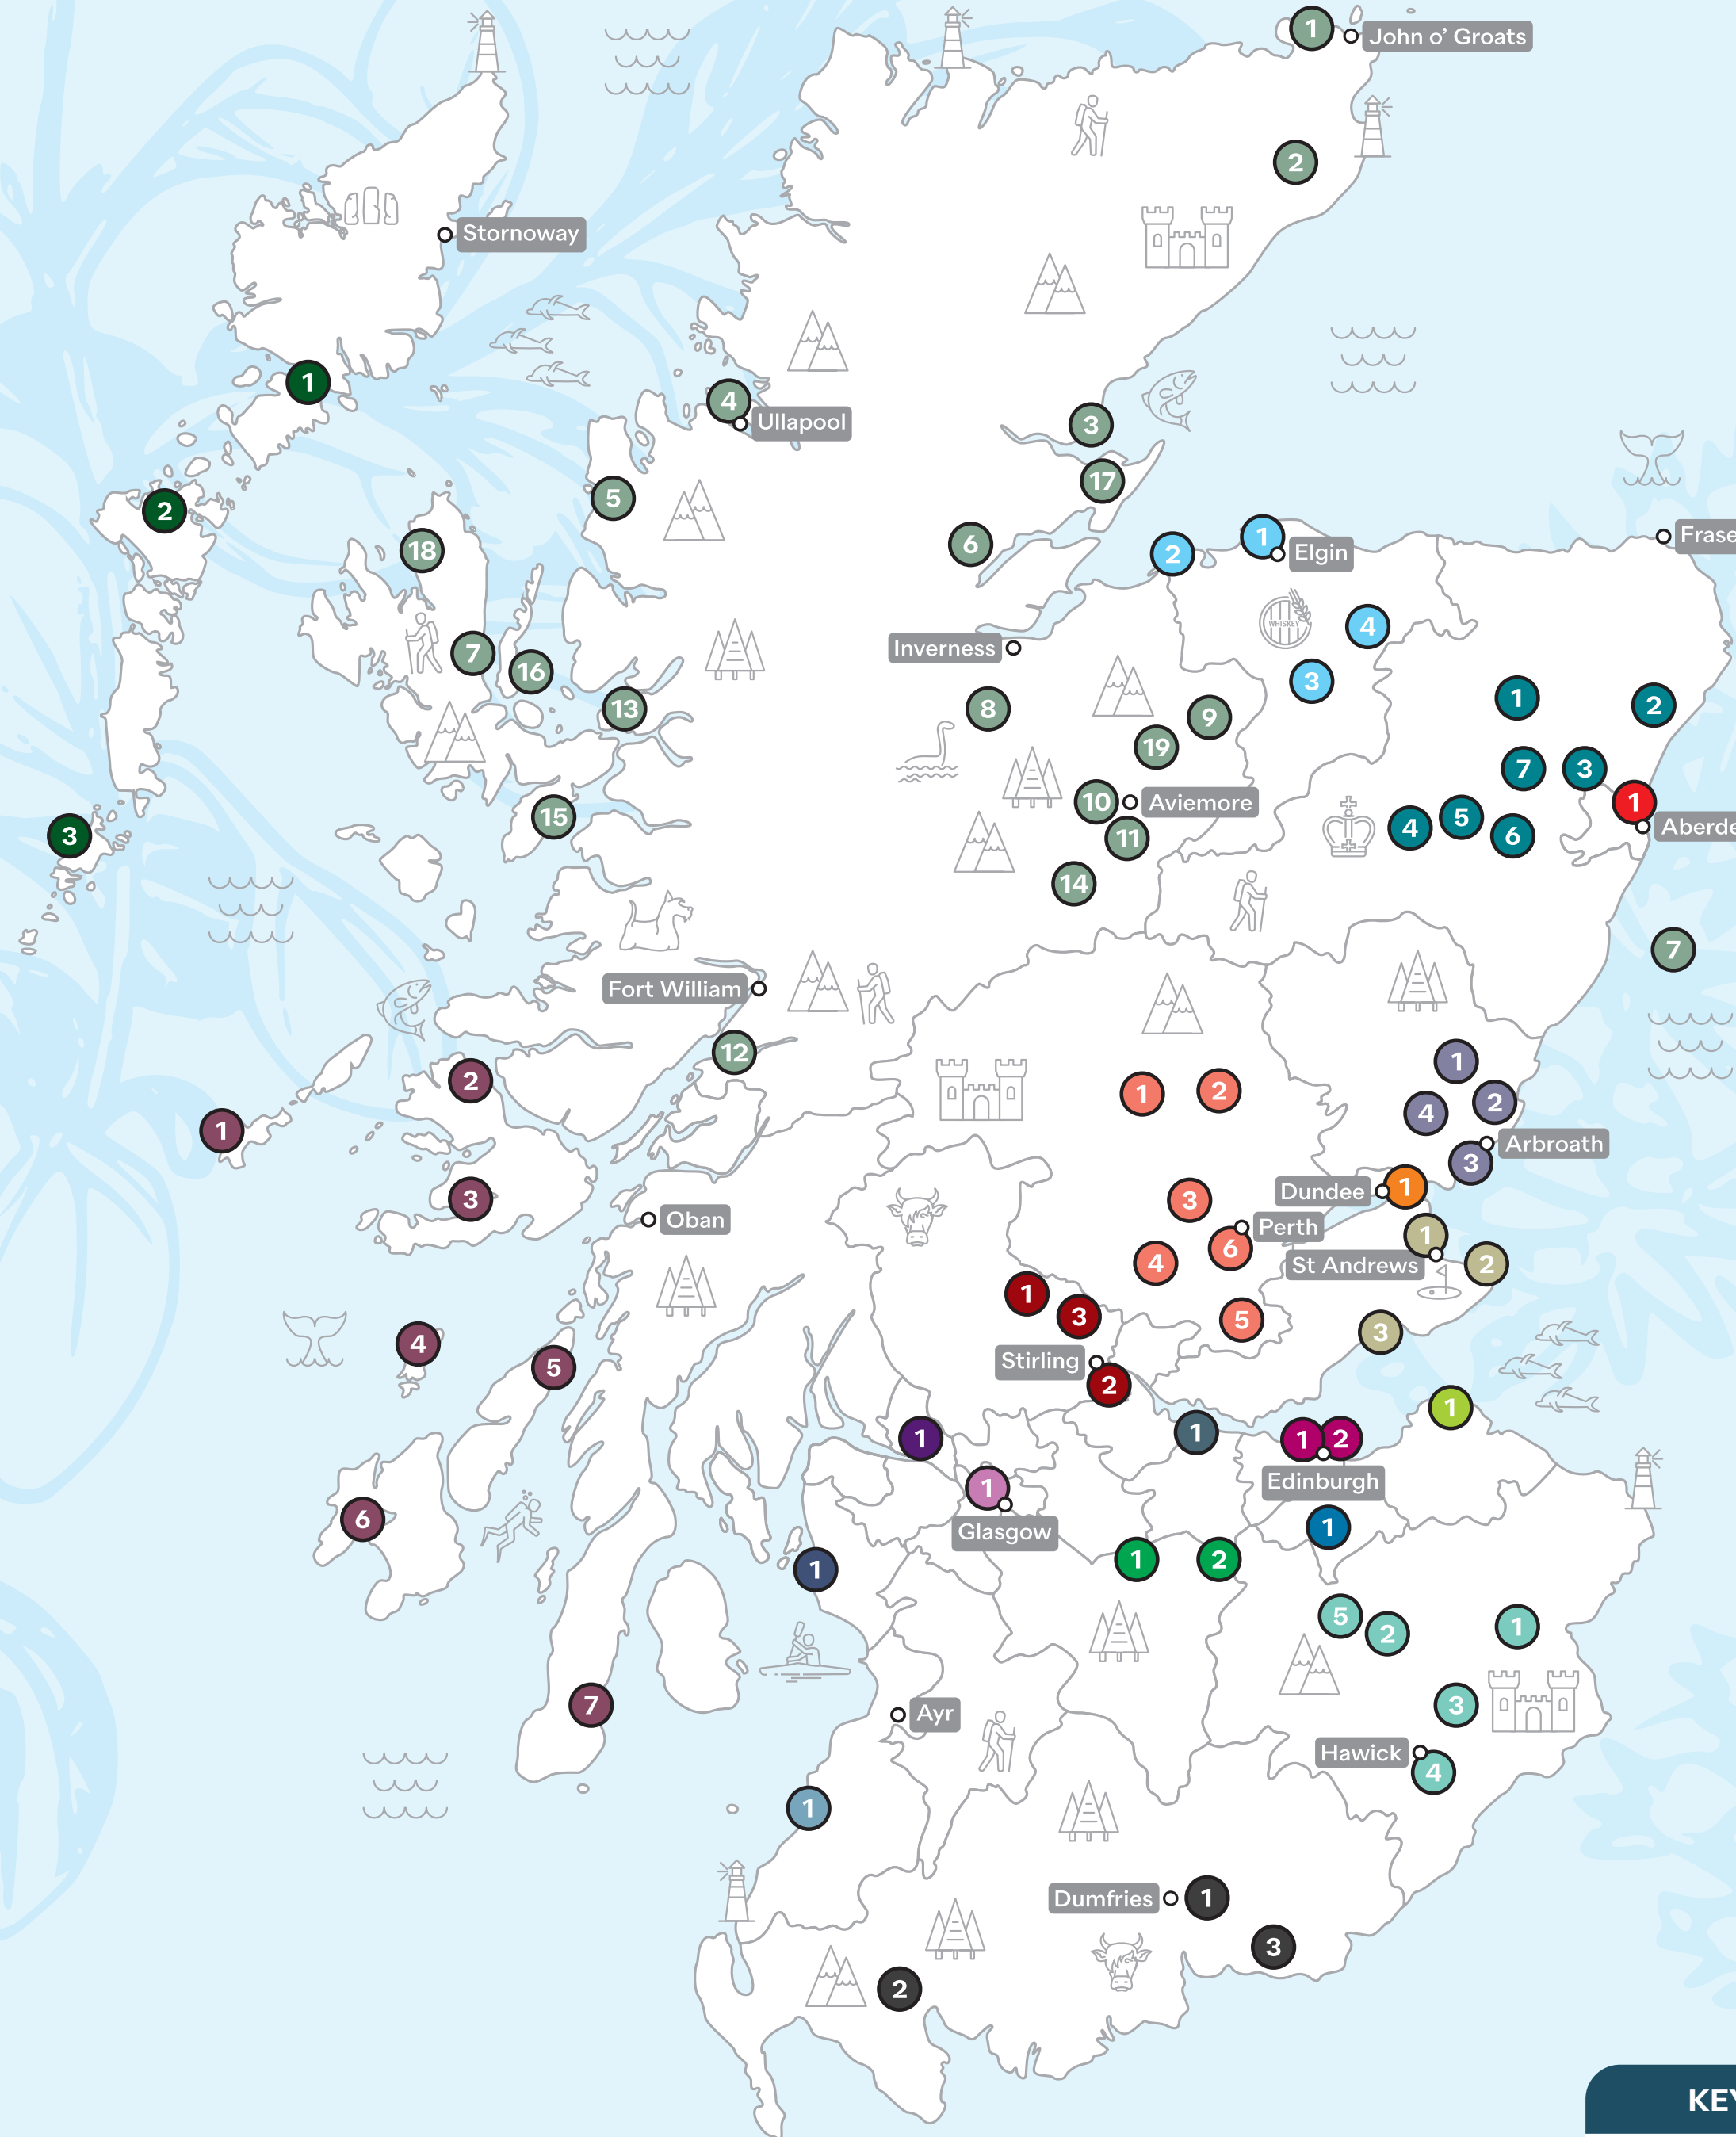

SCOTTISH GIN DISTILLERIES & EXPERIENCES

From the Scottish Borders in the South to the Shetland Islands in the North, from the Isle of Jura in the West to Aberdeenshire in the East, nearly every region of Scotland hosts a Scottish Gin Distillery producing Scottish Gin.

With around 100 distilleries, 140 Scottish Gin brands and over 400 Scottish Gin expressions, there's never been a better time to discover and experience Scottish Gin.

Discover Scottish Gin

www.thegincooperative.com

Always Drink Scottish Gin Responsibly

Aberdeen City 1 CITY OF ABERDEEN DISTILLERY Aberdeen	2 TOWER STREET STILLHOUSE Leith	6 GLENWYVIS DISTILLERY Dingwall	2 DEERNES DISTILLERY Deerness, Orkney
Aberdeenshire 1 BLACKFORD CRAFT DISTILLERY Rothienorman 2 BREWDG DISTILLERY Ellon 3 HOUSE OF ELRICK DISTILLERY Elrick 4 LOST LOCH SPIRITS DISTILLERY Aboyne 5 ESKER SPIRITS DISTILLERY Kincardine O'Neil 6 DEESIDE DISTILLERY Banchory 7 LITTLE BROWN DOG SPIRITS DISTILLERY Fetternear	2 EDINBURGH GIN LEITH DISTILLERY Leith 2 OLD POISON DISTILLERY Leith 2 CRABBE'S DISTILLERY Leith 2 THE LEITH STILL ROOM Leith	7 ISLE OF SKYE DISTILLERY Portree, Isle of Skye 8 LOCH NESS SPIRITS DISTILLERY Dores 9 BALMENACH DISTILLERY Cromdale 10 KINRARA DISTILLERY Aviemore 11 INSHRIACH DISTILLERY Aviemore 12 PIXEL SPIRITS DISTILLERY North Ballachulish 13 FAIRYTALE DISTILLERY Ardeve 14 SPEYSIDE DISTILLERY Drumguish 15 UISGE LUSACH DISTILLERY Eilean Iarmain 16 ISLE OF RAASAY DISTILLERY Kyle, Isle of Raasay 17 NAUTILUS GIN FOUNDRY Tain 18 ISLE OF SKYE BREWERY & DISTILLERY Uig, Isle of Skye 19 CAIRNGORM GIN DISTILLERY Carrbridge	Perth and Kinross 1 BADVO DISTILLERY Pitlochry 2 PERSIE DISTILLERY Bridge of Cally 3 STRATHEARN DISTILLERY Methven 4 GATEHOUSE DISTILLERY Gleneagles 5 LOCH LEVEN DISTILLERY Loch Leven 6 THE PERTH DISTILLERY Perth
Angus 1 BLACK THISTLE DISTILLERY Brechin 2 ARBIKIE DISTILLERY Inverkeilor 3 DISTILLUTIONS Arbroath 4 THE BOTHY EXPERIENCE Glamis	Dumfries & Galloway 1 DALTON DISTILLERY Dalton 2 CRAFTY DISTILLERY Newton Stewart 3 SOLWAY SPIRITS DISTILLERY Cummertrees	Dumfries & Galloway 1 DALTON DISTILLERY Dalton 2 CRAFTY DISTILLERY Newton Stewart 3 SOLWAY SPIRITS DISTILLERY Cummertrees	Scottish Borders 1 SELKIRK DISTILLERY Selkirk 2 KELSO GIN DISTILLERY Ancrum 3 THE LILLIARD GINNEY Lanton 4 THE BORDERS DISTILLERY Hawick 5 1881 DISTILLERY Peebles 5 BLOODLINE SPIRITS DISTILLERY Peebles
Argyll & Bute 1 TYREE GIN DISTILLERY West Hynish, Isle of Tiree 2 TOBERMORY DISTILLERY Tobermory, Isle of Mull 3 WHITETAIL SPIRITS DISTILLERY Tiroran, Isle of Mull 4 WILD ISLAND DISTILLERY Scalasaig, Isle of Colonsay 4 WILD THYME SPIRITS DISTILLERY Upper Kilchattan, Isle of Colonsay 5 LUSSA DISTILLERY Ardlussa, Isle of Jura 6 BRUICHLADDICH DISTILLERY Rhinnis, Isle of Islay 6 NERABUS DISTILLERY Bridgend, Isle of Islay 7 BEINN AN TUICR DISTILLERY Campbeltown	Dundee City 1 VERDANT SPIRITS DISTILLERY Dundee	East Lothian 1 NB DISTILLERY North Berwick	Shetland Islands 1 SAXA VORD DISTILLERY Unst, Shetland
City of Edinburgh 1 HOLYROOD DISTILLERY Edinburgh 1 EDINBURGH GIN WEST END DISTILLERY Edinburgh 1 56 NORTH DISTILLERY Edinburgh 1 SUMMERHALL DISTILLERY Edinburgh	Fife 1 EDEN MILL DISTILLERY & BREWERY St Andrews 1 EDEN MILL BLENDWORKS St Andrews 2 KINGSBARN DISTILLERY Kingsbarns 3 LUNDIN DISTILLERY Kirkcaldy	Midlothian 1 THE OLD CURIOSITY DISTILLERY Lothianburn 1 THE PENTLAND STILL Loanhead	South Ayrshire 1 THE HENDRICK'S GIN PALACE Girvan
Highland 1 DUNNET BAY DISTILLERY Dunnet Bay 2 ICE & FIRE DISTILLERY Caithness 3 DORNOCH DISTILLERY Dornoch 4 HIGHLAND LIQUOR CO. DISTILLERY Ullapool 5 BADACHRO DISTILLERY Badachro	Glasgow City 1 THE GLASGOW DISTILLERY Glasgow 1 JAW BREW BREWERY & DISTILLERY Glasgow 1 MERCHANT CITY BREWERY & DISTILLERY Glasgow 1 ILLICIT SPIRITS DISTILLERY Glasgow 1 THE HATCHERY Glasgow 1 EDEN MILL BLENDWORKS Glasgow	Moray 1 EL-GIN DISTILLERY Elgin 1 MORAY DISTILLERY Elgin 2 BENROMACH DISTILLERY Forres 3 GLENRINNES DISTILLERY Glenrinnis 4 ROEHILL SPRINGS DISTILLERY Keith	South Lanarkshire 1 THE WEE FARM DISTILLERY Climpy 2 TARBRAXUS DISTILLERY Tarbraxus 3 MCLEAN'S GIN LAB Strathaven 3 INSPIRED DISTILLERY Strathaven
Orkney Islands 1 ORKNEY DISTILLERY Kirkwall, Orkney	West Lothian 1 LINLITHGOW DISTILLERY Linlithgow	West Lothian 1 STRATHLEVEN DISTILLERY Dumbarton	West Lothian 1 LINLITHGOW DISTILLERY Linlithgow